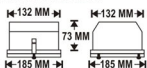

40C. DOWN LIGHTER 2x18w SLIM SQUARE

M.R.P.
Rs. 506/- (each)

Std. Pack of 13 Pcs.

Std. Pack Wt. ___ Kg. App.