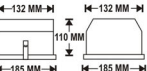

41B. DOWN LIGHTER 2x18w CLF SQUARE

With P-5 Grill Ref. & Copper Ballast

M.R.P.
Rs. 750/- (each)

Std. Pack of 12 Pcs.

Std. Pack Wt. ___ Kg. App.