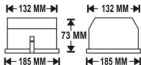

40B. DOWN LIGHTER 2x18w SLIM SQUARE

With P-5 Grill Ref. & without Ballast

M.R.P.
Rs. 415/- (each)

Std. Pack of 16 Pcs.

Std. Pack Wt. ___ Kg. App.