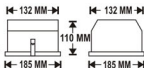

41A. DOWN LIGHTER 2x18w CLF SQUARE

WITH COPPER BALLAST & INSIDE GLASS

M.R.P.
Rs. 735/- (each)

Std. Pack of 12 Pcs.

Std. Pack Wt. ___ Kg. App.