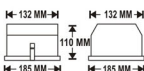

41C. DOWN LIGHTER 2x18w CLF SQUARE

With Frosted Glass Cover & Copper Ballast

M.R.P.
Rs. 825/- (each)

Std. Pack of 10 Pcs.

Std. Pack Wt. ___ Kg. App.