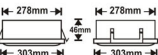

Cat. Ref. : KIMOR - 25

19. MOR CLASSIC 2x36w C.F.L.

M.R.P.

Rs. 1320/- (each)

Std. Pack of 6 Pcs.

Std. Pack Wt. ___ Kg. App.