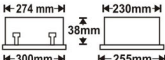

ECLIPSE

11. MOR 2x40w F.T.L. (6.5)

With Copper Ballast

M.R.P.

Rs. 2221/- (each)

Std. Pack of 2 Pcs.

Std. Pack Wt. 11.50 Kg. App.

ORION

12. MOR 2x40w F.T.L. (7.5)

With Copper Ballast

M.R.P.

Rs. 1795/- (each)

Std. Pack of 2 Pcs.

Std. Pack Wt. 10.15 Kg. App.

ECLIPSE

13. MOR 2x40w F.T.L. (7.5)

With Copper Ballast

M.R.P.

Rs. 2079/- (each)

Std. Pack of 2 Pcs.

Std. Pack Wt. 10.15 Kg. App.

14. CLASSIC MOR 2x11w C.F.L.

M.R.P.

Rs. 875/- (each)

Std. Pack of 6 Pcs.

Std. Pack Wt. ___ Kg. App.

ORION

15A. MOR 2x11w C.F.L. (7.5)

M.R.P.

Rs. 805/- (each)

Std. Pack of 6 Pcs.

Std. Pack Wt. ___ Kg. App.

ECLIPSE

15B. MOR 2x11w C.F.L. (7.5)

M.R.P.

Rs. 866/- (each)

Std. Pack of 6 Pcs.

Std. Pack Wt. 12 Kg. App.

16. MOR 2 x 18w C.F.L. PHARMA

Clean Room mor Fitting

M.R.P.

Rs. 1200/- (each)

Std. Pack of 6 Pcs.

Std. Pack Wt. ___ Kg. App.

17. MOR 2x18w C.F.L.

With P5 Grill

M.R.P.

Rs. 1005/- (each)

Std. Pack of 6 Pcs.

Std. Pack Wt. 15.80 Kg. App.

18. MOR METRO 2x18w CFL

With P-5 Grill & Copper ballast

M.R.P.

Rs. 1125/- (each)

Std. Pack of 6 Pcs.

Std. Pack Wt. 16 Kg. App.

19. MOR CLASSIC 2x36w C.F.L.

M.R.P.

Rs. 1320/- (each)

Std. Pack of 6 Pcs.

Std. Pack Wt. ___ Kg. App.

ORION

20A. MOR 2x36w C.F.L.

With Copper Ballast

M.R.P.

Rs. 1240/- (each)

Std. Pack of 6 Pcs.

Std. Pack Wt. 25.00 Kg. App.

ECLIPSE

20B. MOR 2x36w C.F.L.

With Copper Ballast

M.R.P.

Rs. 1312/- (each)

Std. Pack of 6 Pcs.

Std. Pack Wt. 25.00 Kg. App.

ORION With Imported Pre Anodized Aluminium Sheet Half Reflector. **ECLIPSE** Dark Lighter with Imported Pre Anodized Aluminium Sheet Full Reflector.

● All Fittings available with Electronic Ballast for Rs. 25/- M.R.P. extra for single ballast & Rs. 50/- M.R.P. Extra for double ballast if fitting is for single double lamp respectively