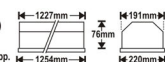

ECLIPSE

11. MOR 2x40w F.T.L. (6.5)

With Copper Ballast

M.R.P.

Rs. 2221/- (each)

Std. Pack of 2 Pcs.

Std. Pack Wt. 11.50 Kg. App.

ORION

12. MOR 2x40w F.T.L. (7.5)

With Copper Ballast

M.R.P.

Rs. 1795/- (each)

Std. Pack of 2 Pcs.

Std. Pack Wt. 10.15 Kg. App.

ECLIPSE

13. MOR 2x40w F.T.L. (7.5)

With Copper Ballast

M.R.P.

Rs. 2079/- (each)

Std. Pack of 2 Pcs.

Std. Pack Wt. 10.15 Kg. App.

14. CLASSIC MOR 2x11w C.F.L.

M.R.P.

Rs. 875/- (each)

Std. Pack of 6 Pcs.

Std. Pack Wt. ___ Kg. App.

ORION

15A. MOR 2x11w C.F.L. (7.5)

M.R.P.

Rs. 805/- (each)

Std. Pack of 6 Pcs.

Std. Pack Wt. ___ Kg. App.

ECLIPSE

15B. MOR 2x11w C.F.L. (7.5)

M.R.P.

Rs. 866/- (each)

Std. Pack of 6 Pcs.

Std. Pack Wt. 12 Kg. App.

16. MOR 2 x 18w C.F.L. PHARMA

Clean Room mor Fitting

M.R.P.

Rs. 1200/- (each)

Std. Pack of 6 Pcs.

Std. Pack Wt. ___ Kg. App.

17. MOR 2x18w C.F.L.

With P5 Grill

M.R.P.

Rs. 1005/- (each)

Std. Pack of 6 Pcs.

Std. Pack Wt. 15.80 Kg. App.

18. MOR METRO 2x18w CFL

With P-5 Grill & Copper ballast

M.R.P.

Rs. 1125/- (each)

Std. Pack of 6 Pcs.

Std. Pack Wt. 16 Kg. App.

19. MOR CLASSIC 2x36w C.F.L.

M.R.P.

Rs. 1320/- (each)

Std. Pack of 6 Pcs.

Std. Pack Wt. ___ Kg. App.

ORION

20A. MOR 2x36w C.F.L.

With Copper Ballast

M.R.P.

Rs. 1240/- (each)

Std. Pack of 6 Pcs.

Std. Pack Wt. 25.00 Kg. App.

ECLIPSE

20B. MOR 2x36w C.F.L.

With Copper Ballast

M.R.P.

Rs. 1312/- (each)

Std. Pack of 6 Pcs.

Std. Pack Wt. 25.00 Kg. App.

ORION With Imported Pre Anodized Aluminium Sheet Half Reflector. **ECLIPSE** Dark Lighter with Imported Pre Anodized Aluminium Sheet Full Reflector.

● All Fittings available with Electronic Ballast for Rs. 25/- M.R.P. extra for single ballast & Rs. 50/- M.R.P. Extra for double ballast if fitting is for single double lamp respectively