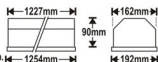

ECLIPSE

11. MOR 2x40w F.T.L. (6.5)

With Copper Ballast

M.R.P.

Rs. 2221/- (each)

Std. Pack of 2 Pcs.

Std. Pack Wt. 11.50 Kg. App.

ORION

12. MOR 2x40w F.T.L. (7.5)

With Copper Ballast

M.R.P.

Rs. 1795/- (each)

Std. Pack of 2 Pcs.

Std. Pack Wt. 10.15 Kg. App.

ECLIPSE

13. MOR 2x40w F.T.L. (7.5)

With Copper Ballast

M.R.P.

Rs. 2079/- (each)

Std. Pack of 2 Pcs.

Std. Pack Wt. 10.15 Kg. App.

14. CLASSIC MOR 2x11w C.F.L.

M.R.P.

Rs. 875/- (each)

Std. Pack of 6 Pcs.

Std. Pack Wt. ___ Kg. App.

ORION

15A. MOR 2x11w C.F.L. (7.5)

M.R.P.

Rs. 805/- (each)

Std. Pack of 6 Pcs.

Std. Pack Wt. ___ Kg. App.

ECLIPSE

15B. MOR 2x11w C.F.L. (7.5)

M.R.P.

Rs. 866/- (each)

Std. Pack of 6 Pcs.

Std. Pack Wt. 12 Kg. App.

16. MOR 2 x 18w C.F.L. PHARMA

Clean Room mor Fitting

M.R.P.

Rs. 1200/- (each)

Std. Pack of 6 Pcs.

Std. Pack Wt. ___ Kg. App.

17. MOR 2x18w C.F.L.

With P5 Grill

M.R.P.

Rs. 1005/- (each)

Std. Pack of 6 Pcs.

Std. Pack Wt. 15.80 Kg. App.

18. MOR METRO 2x18w CFL

With P-5 Grill & Copper ballast

M.R.P.

Rs. 1125/- (each)

Std. Pack of 6 Pcs.

Std. Pack Wt. 16 Kg. App.

19. MOR CLASSIC 2x36w C.F.L.

M.R.P.

Rs. 1320/- (each)

Std. Pack of 6 Pcs.

Std. Pack Wt. ___ Kg. App.

ORION

20A. MOR 2x36w C.F.L.

With Copper Ballast

M.R.P.

Rs. 1240/- (each)

Std. Pack of 6 Pcs.

Std. Pack Wt. 25.00 Kg. App.

ECLIPSE

20B. MOR 2x36w C.F.L.

With Copper Ballast

M.R.P.

Rs. 1312/- (each)

Std. Pack of 6 Pcs.

Std. Pack Wt. 25.00 Kg. App.

ORION With Imported Pre Anodized Aluminium Sheet Half Reflector. **ECLIPSE** Dark Lighter with Imported Pre Anodized Aluminium Sheet Full Reflector.

● All Fittings available with Electronic Ballast for Rs. 25/- M.R.P. extra for single ballast & Rs. 50/- M.R.P. Extra for double ballast if fitting is for single double lamp respectively