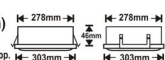

Cat. Ref. : KIMOR - 14

18. MOR METRO 2x18w CFL

With P-5 Grill & Copper ballast

M.R.P.

Rs. 1125/- (each)

Std. Pack of 6 Pcs.

Std. Pack Wt. 16 Kg. App.