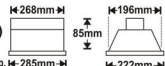

15B. MOR 2x11w C.F.L. (7.5)

M.R.P.

Rs. 866/- (each)

Std. Pack of 6 Pcs.

Std. Pack Wt. 12 Kg. App.

Cat. Ref. : KIMOR - 12

16. MOR 2 x 18w C.F.L. PHARMA

Clean Room mor Fitting

M.R.P.

Rs. 1200/- (each)

Std. Pack of 6 Pcs.

Std. Pack Wt. ___ Kg. App.