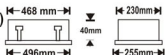

ECLIPSE

11. MOR 2x40w F.T.L. (6.5)

With Copper Ballast

M.R.P.

Rs. 2221/- (each)

Std. Pack of 2 Pcs.

Std. Pack Wt. 11.50 Kg. App.

ORION

12. MOR 2x40w F.T.L. (7.5)

With Copper Ballast

M.R.P.

Rs. 1795/- (each)

Std. Pack of 2 Pcs.

Std. Pack Wt. 10.15 Kg. App.

ECLIPSE

13. MOR 2x40w F.T.L. (7.5)

With Copper Ballast

M.R.P.

Rs. 2079/- (each)

Std. Pack of 2 Pcs.

Std. Pack Wt. 10.15 Kg. App.

14. CLASSIC MOR 2x11w C.F.L.

M.R.P.

Rs. 875/- (each)

Std. Pack of 6 Pcs.

Std. Pack Wt. ___ Kg. App.

ORION

15A. MOR 2x11w C.F.L. (7.5)

M.R.P.

Rs. 805/- (each)

Std. Pack of 6 Pcs.

Std. Pack Wt. ___ Kg. App.

ECLIPSE

15B. MOR 2x11w C.F.L. (7.5)

M.R.P.

Rs. 866/- (each)

Std. Pack of 6 Pcs.

Std. Pack Wt. 12 Kg. App.

16. MOR 2 x 18w C.F.L. PHARMA

Clean Room mor Fitting

M.R.P.

Rs. 1200/- (each)

Std. Pack of 6 Pcs.

Std. Pack Wt. ___ Kg. App.

17. MOR 2x18w C.F.L.

With P5 Grill

M.R.P.

Rs. 1005/- (each)

Std. Pack of 6 Pcs.

Std. Pack Wt. 15.80 Kg. App.

18. MOR METRO 2x18w CFL

With P-5 Grill & Copper ballast

M.R.P.

Rs. 1125/- (each)

Std. Pack of 6 Pcs.

Std. Pack Wt. 16 Kg. App.

19. MOR CLASSIC 2x36w C.F.L.

M.R.P.

Rs. 1320/- (each)

Std. Pack of 6 Pcs.

Std. Pack Wt. ___ Kg. App.

ORION

20A. MOR 2x36w C.F.L.

With Copper Ballast

M.R.P.

Rs. 1240/- (each)

Std. Pack of 6 Pcs.

Std. Pack Wt. 25.00 Kg. App.

ECLIPSE

20B. MOR 2x36w C.F.L.

With Copper Ballast

M.R.P.

Rs. 1312/- (each)

Std. Pack of 6 Pcs.

Std. Pack Wt. 25.00 Kg. App.

ORION With Imported Pre Anodized Aluminium Sheet Half Reflector. **ECLIPSE** Dark Lighter with Imported Pre Anodized Aluminium Sheet Full Reflector.

● All Fittings available with Electronic Ballast for Rs. 25/- M.R.P. extra for single ballast & Rs. 50/- M.R.P. Extra for double ballast if fitting is for single double lamp respectively