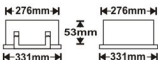

Cat. Ref. : KIMOR - 13

17. MOR 2x18w C.F.L.

With P5 Grill

M.R.P.

Rs. 1005/- (each)

Std. Pack of 6 Pcs.

Std. Pack Wt. 15.80 Kg. App.