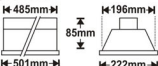

ECLIPSE

11. MOR 2x40w F.T.L. (6.5)

With Copper Ballast

M.R.P.

Rs. 2221/- (each)

Std. Pack of 2 Pcs.

Std. Pack Wt. 11.50 Kg. App.

ORION

12. MOR 2x40w F.T.L. (7.5)

With Copper Ballast

M.R.P.

Rs. 1795/- (each)

Std. Pack of 2 Pcs.

Std. Pack Wt. 10.15 Kg. App.

ECLIPSE

13. MOR 2x40w F.T.L. (7.5)

With Copper Ballast

M.R.P.

Rs. 2079/- (each)

Std. Pack of 2 Pcs.

Std. Pack Wt. 10.15 Kg. App.

14. CLASSIC MOR 2x11w C.F.L.

M.R.P.

Rs. 875/- (each)

Std. Pack of 6 Pcs.

Std. Pack Wt. ___ Kg. App.

ORION

15A. MOR 2x11w C.F.L. (7.5)

M.R.P.

Rs. 805/- (each)

Std. Pack of 6 Pcs.

Std. Pack Wt. ___ Kg. App.

ECLIPSE

15B. MOR 2x11w C.F.L. (7.5)

M.R.P.

Rs. 866/- (each)

Std. Pack of 6 Pcs.

Std. Pack Wt. 12 Kg. App.

16. MOR 2 x 18w C.F.L. PHARMA

Clean Room mor Fitting

M.R.P.

Rs. 1200/- (each)

Std. Pack of 6 Pcs.

Std. Pack Wt. ___ Kg. App.

17. MOR 2x18w C.F.L.

With P5 Grill

M.R.P.

Rs. 1005/- (each)

Std. Pack of 6 Pcs.

Std. Pack Wt. 15.80 Kg. App.

18. MOR METRO 2x18w CFL

With P-5 Grill & Copper ballast

M.R.P.

Rs. 1125/- (each)

Std. Pack of 6 Pcs.

Std. Pack Wt. 16 Kg. App.

19. MOR CLASSIC 2x36w C.F.L.

M.R.P.

Rs. 1320/- (each)

Std. Pack of 6 Pcs.

Std. Pack Wt. ___ Kg. App.

ORION

20A. MOR 2x36w C.F.L.

With Copper Ballast

M.R.P.

Rs. 1240/- (each)

Std. Pack of 6 Pcs.

Std. Pack Wt. 25.00 Kg. App.

ECLIPSE

20B. MOR 2x36w C.F.L.

With Copper Ballast

M.R.P.

Rs. 1312/- (each)

Std. Pack of 6 Pcs.

Std. Pack Wt. 25.00 Kg. App.

ORION With Imported Pre Anodized Aluminium Sheet Half Reflector. **ECLIPSE** Dark Lighter with Imported Pre Anodized Aluminium Sheet Full Reflector.

● All Fittings available with Electronic Ballast for Rs. 25/- M.R.P. extra for single ballast & Rs. 50/- M.R.P. Extra for double ballast if fitting is for single double lamp respectively