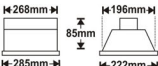

ECLIPSE

11. MOR 2x40w F.T.L. (6.5)

With Copper Ballast

M.R.P.

Rs. 2221/- (each)

Std. Pack of 2 Pcs.

Std. Pack Wt. 11.50 Kg. App.

ORION

12. MOR 2x40w F.T.L. (7.5)

With Copper Ballast

M.R.P.

Rs. 1795/- (each)

Std. Pack of 2 Pcs.

Std. Pack Wt. 10.15 Kg. App.

ECLIPSE

13. MOR 2x40w F.T.L. (7.5)

With Copper Ballast

M.R.P.

Rs. 2079/- (each)

Std. Pack of 2 Pcs.

Std. Pack Wt. 10.15 Kg. App.

14. CLASSIC MOR 2x11w C.F.L.

M.R.P.

Rs. 875/- (each)

Std. Pack of 6 Pcs.

Std. Pack Wt. ___ Kg. App.

ORION

15A. MOR 2x11w C.F.L. (7.5)

M.R.P.

Rs. 805/- (each)

Std. Pack of 6 Pcs.

Std. Pack Wt. ___ Kg. App.

ECLIPSE

15B. MOR 2x11w C.F.L. (7.5)

M.R.P.

Rs. 866/- (each)

Std. Pack of 6 Pcs.

Std. Pack Wt. 12 Kg. App.

16. MOR 2 x 18w C.F.L. PHARMA

Clean Room mor Fitting

M.R.P.

Rs. 1200/- (each)

Std. Pack of 6 Pcs.

Std. Pack Wt. ___ Kg. App.

17. MOR 2x18w C.F.L.

With P5 Grill

M.R.P.

Rs. 1005/- (each)

Std. Pack of 6 Pcs.

Std. Pack Wt. 15.80 Kg. App.

18. MOR METRO 2x18w CFL

With P-5 Grill & Copper ballast

M.R.P.

Rs. 1125/- (each)

Std. Pack of 6 Pcs.

Std. Pack Wt. 16 Kg. App.

19. MOR CLASSIC 2x36w C.F.L.

M.R.P.

Rs. 1320/- (each)

Std. Pack of 6 Pcs.

Std. Pack Wt. ___ Kg. App.

ORION

20A. MOR 2x36w C.F.L.

With Copper Ballast

M.R.P.

Rs. 1240/- (each)

Std. Pack of 6 Pcs.

Std. Pack Wt. 25.00 Kg. App.

ECLIPSE

20B. MOR 2x36w C.F.L.

With Copper Ballast

M.R.P.

Rs. 1312/- (each)

Std. Pack of 6 Pcs.

Std. Pack Wt. 25.00 Kg. App.

ORION With Imported Pre Anodized Aluminium Sheet Half Reflector. **ECLIPSE** Dark Lighter with Imported Pre Anodized Aluminium Sheet Full Reflector.

● All Fittings available with Electronic Ballast for Rs. 25/- M.R.P. extra for single ballast & Rs. 50/- M.R.P. Extra for double ballast if fitting is for single double lamp respectively