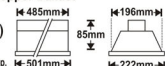

20B. MOR 2x36w C.F.L.

With Copper Ballast

M.R.P.

Rs. 1312/- (each)

Std. Pack of 6 Pcs.

Std. Pack Wt. 25.00 Kg. App.

ORION With Imported Pre Anodized Aluminium Sheet Half Reflector. **ECLIPSE** Dark Lighter with Imported Pre Anodized Aluminium Sheet Full Reflector.

● All Fittings available with Electronic Ballast for Rs. 25/- M.R.P. extra for single ballast & Rs. 50/- M.R.P. Extra for double ballast if fitting is for single double lamp respectively