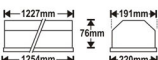

Cat. Ref. : KIMOR - 11

14. CLASSIC MOR 2x11w C.F.L.

M.R.P.

Rs. 875/- (each)

Std. Pack of 6 Pcs.

Std. Pack Wt. ___ Kg. App.